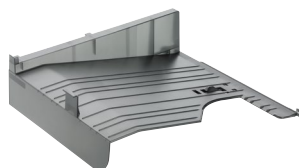

JS-5100 job separator
(100 sheet)