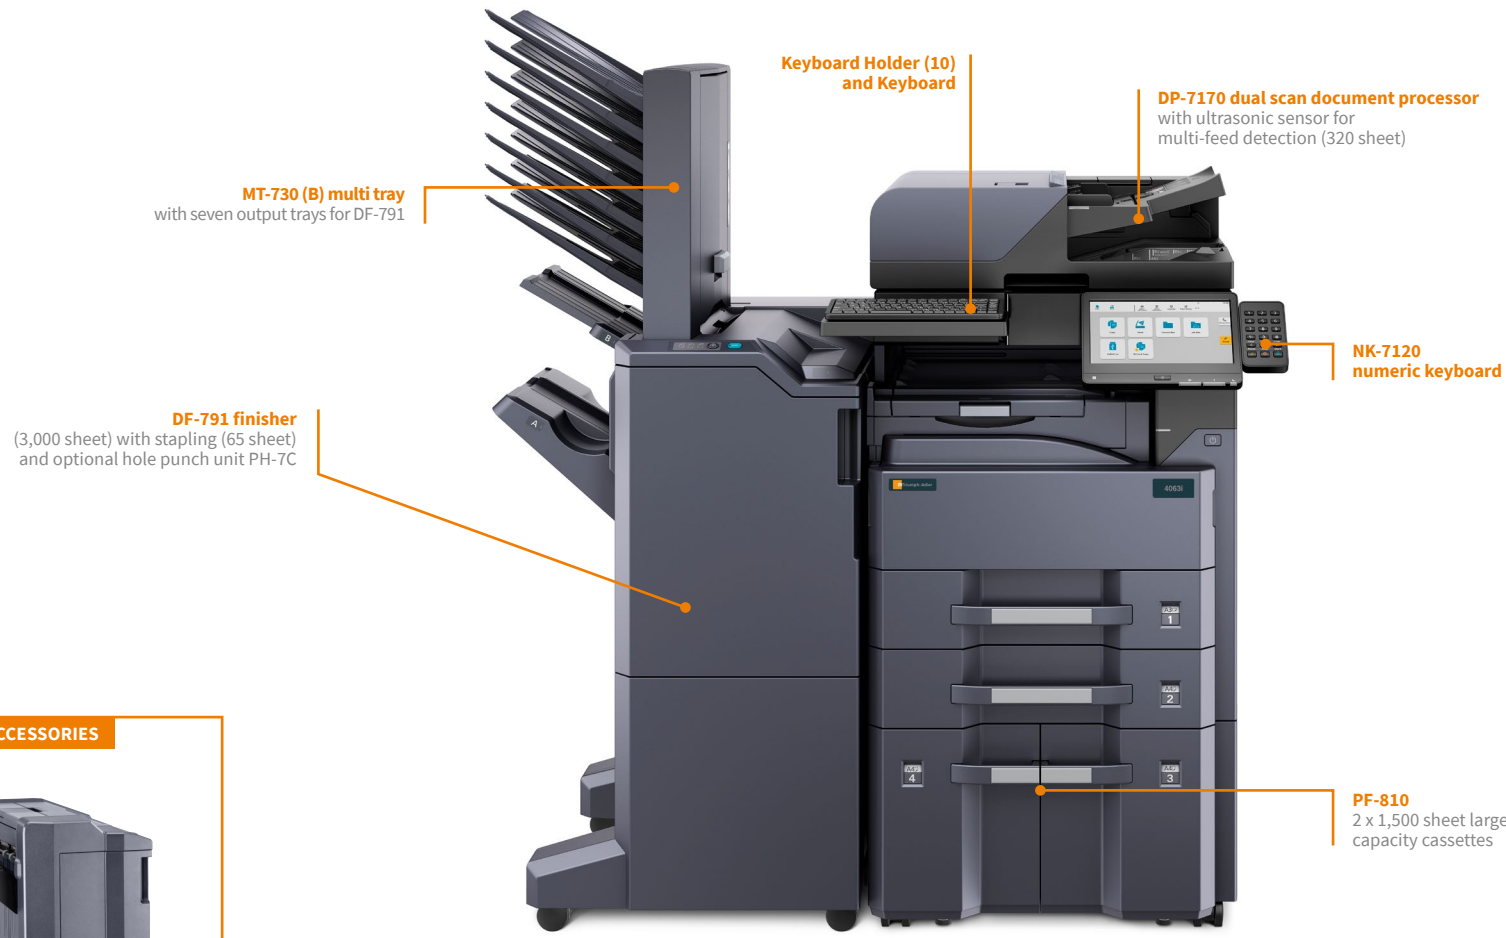

# Option configurations

**OPTIONS WITHOUT ILLUSTRATION:**

- Platen cover type E
- Scan extension kit (A)
- HD-15 (320 GB) hard disk
- HD-16 (1 TB) hard disk
- Fax system (12)
- Internet fax kit (A)
- Card authentication kit (B)
- DT-730 (B) Document tray
- UG-33 ThinPrint® kit
- UG-34 Emulation option kit
- IB-50 Gigabit Ethernet card
- IB-37 WLAN card
- IB-51 WLAN card
- Cabinet no. 70

**ADDITIONAL ACCESSORIES**

**DF-7120 finisher**  
(1,000 sheet) with stapling (50 sheet) and optional hole punch unit PH-7C

**PF-791**  
2 x 500 sheet universal cassettes

**DP-7140 document processor**  
(50 sheet, with auto-reverse function)

**DP-7150 document processor**  
(140 sheet, with auto-reverse function)

**DP-7160 dual scan document processor**  
(320 sheet)